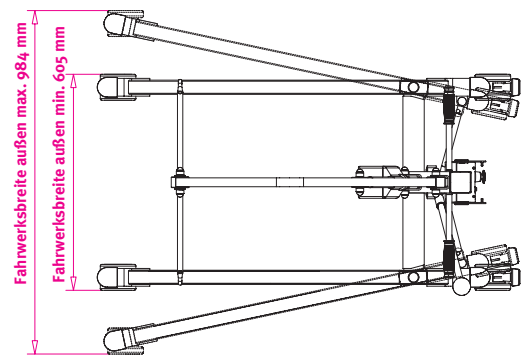

DIANA – Technical Data Sheet

DIANA – Compact

DIANA Compact Swivel boom – sling

Chassis length	1195 mm
Base width, external	605 mm / 984 mm
Chassis height	134 mm
Total height min/max	1390 mm / 1835 mm
Lifting range	1000 mm
Battery capacity	24 V / 2.9 Ah
Patient weight max	160 kg

DIANA – Compact SL

DIANA Compact SL Spreader bar – clips

Chassis length	1195 mm
Base width, external	668 mm / 1050 mm
Chassis height	134 mm
Total height min/max	1390 mm / 2075 mm
Lifting range	1240 mm
Battery capacity	24 V / 2.9 Ah
Patient weight max	160 kg