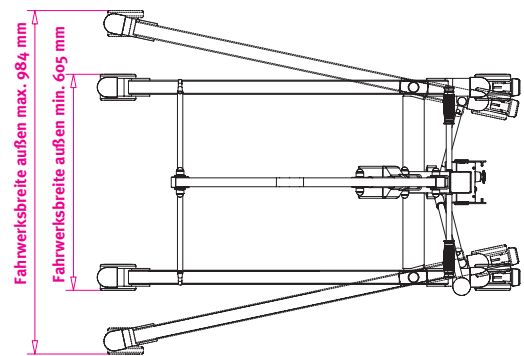

DIANA – Technical Data Sheet

DIANA – Compact

DIANA Compact

Swivel boom – sling

Chassis length	1195 mm
Base width, external	605 mm / 984 mm
Chassis height	134 mm
Total height min/max	1390 mm / 1835 mm
Lifting range	1000 mm
Battery capacity	24 V / 2.9 Ah
Patient weight max	160 kg

DIANA – Compact SL

DIANA Compact SL

Spreader bar – clips

Chassis length	1195 mm
Base width, external	668 mm / 1050 mm
Chassis height	134 mm
Total height min/max	1390 mm / 2075 mm
Lifting range	1240 mm
Battery capacity	24 V / 2.9 Ah
Patient weight max	160 kg