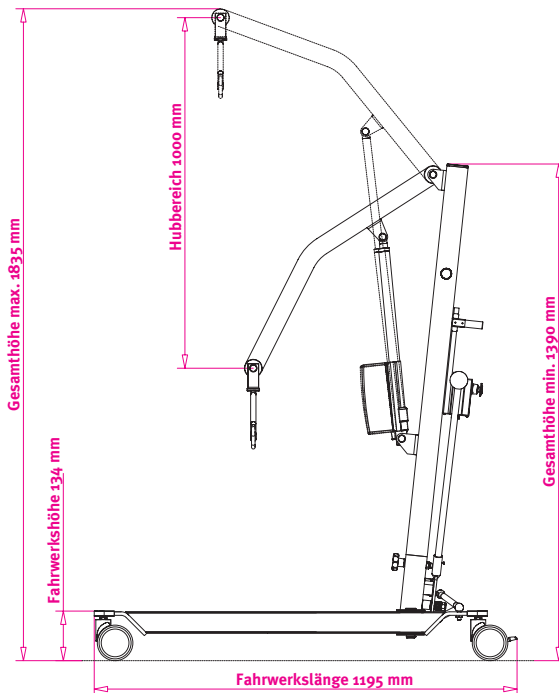

DIANA – Technical Data Sheet

DIANA – Compact

DIANA Compact Swivel boom – sling

Chassis length	1195 mm
Base width, external	605 mm / 984 mm
Chassis height	134 mm
Total height min/max	1390 mm / 1835 mm
Lifting range	1000 mm
Battery capacity	24 V / 2.9 Ah
Patient weight max	160 kg

DIANA – Compact SL

DIANA Compact SL Spreader bar – clips

Chassis length	1195 mm
Base width, external	668 mm / 1050 mm
Chassis height	134 mm
Total height min/max	1390 mm / 2075 mm
Lifting range	1240 mm
Battery capacity	24 V / 2.9 Ah
Patient weight max	160 kg