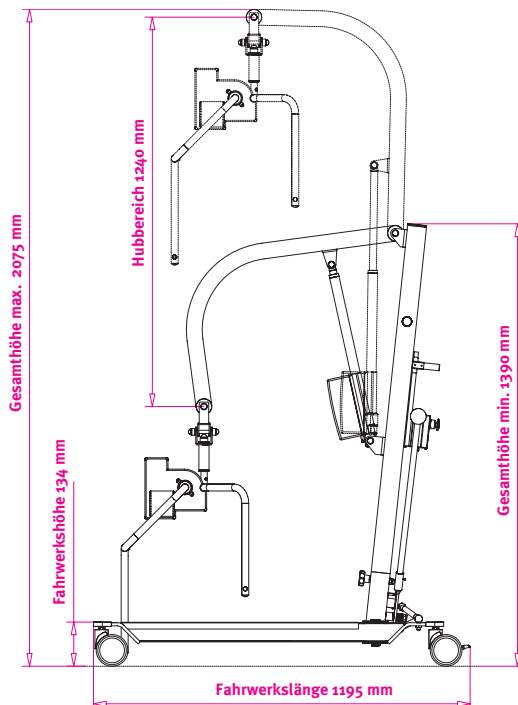

DIANA – Technical Data Sheet

DIANA – Compact

DIANA Compact

Swivel boom – sling

Chassis length	1195 mm
Base width, external	605 mm / 984 mm
Chassis height	134 mm
Total height min/max	1390 mm / 1835 mm
Lifting range	1000 mm
Battery capacity	24 V / 2.9 Ah
Patient weight max	160 kg

DIANA – Compact SL

DIANA Compact SL

Spreader bar – clips

Chassis length	1195 mm
Base width, external	668 mm / 1050 mm
Chassis height	134 mm
Total height min/max	1390 mm / 2075 mm
Lifting range	1240 mm
Battery capacity	24 V / 2.9 Ah
Patient weight max	160 kg