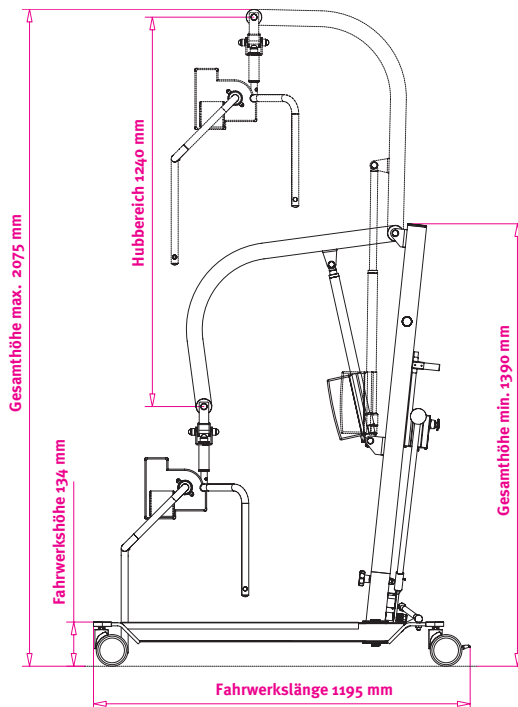

DIANA – Technical Data Sheet

DIANA – Compact

DIANA Compact Swivel boom – sling

Chassis length	1195 mm
Base width, external	605 mm / 984 mm
Chassis height	134 mm
Total height min/max	1390 mm / 1835 mm
Lifting range	1000 mm
Battery capacity	24 V / 2.9 Ah
Patient weight max	160 kg

DIANA – Compact SL

DIANA Compact SL Spreader bar – clips

Chassis length	1195 mm
Base width, external	668 mm / 1050 mm
Chassis height	134 mm
Total height min/max	1390 mm / 2075 mm
Lifting range	1240 mm
Battery capacity	24 V / 2.9 Ah
Patient weight max	160 kg