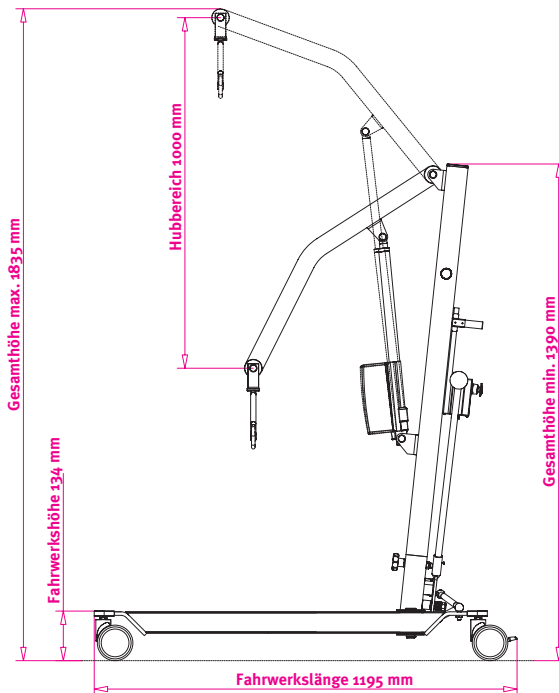

DIANA – Technical Data Sheet

DIANA – Compact

DIANA Compact

Swivel boom – sling

Chassis length	1195 mm
Base width, external	605 mm / 984 mm
Chassis height	134 mm
Total height min/max	1390 mm / 1835 mm
Lifting range	1000 mm
Battery capacity	24 V / 2.9 Ah
Patient weight max	160 kg

DIANA – Compact SL

DIANA Compact SL

Spreader bar – clips

Chassis length	1195 mm
Base width, external	668 mm / 1050 mm
Chassis height	134 mm
Total height min/max	1390 mm / 2075 mm
Lifting range	1240 mm
Battery capacity	24 V / 2.9 Ah
Patient weight max	160 kg